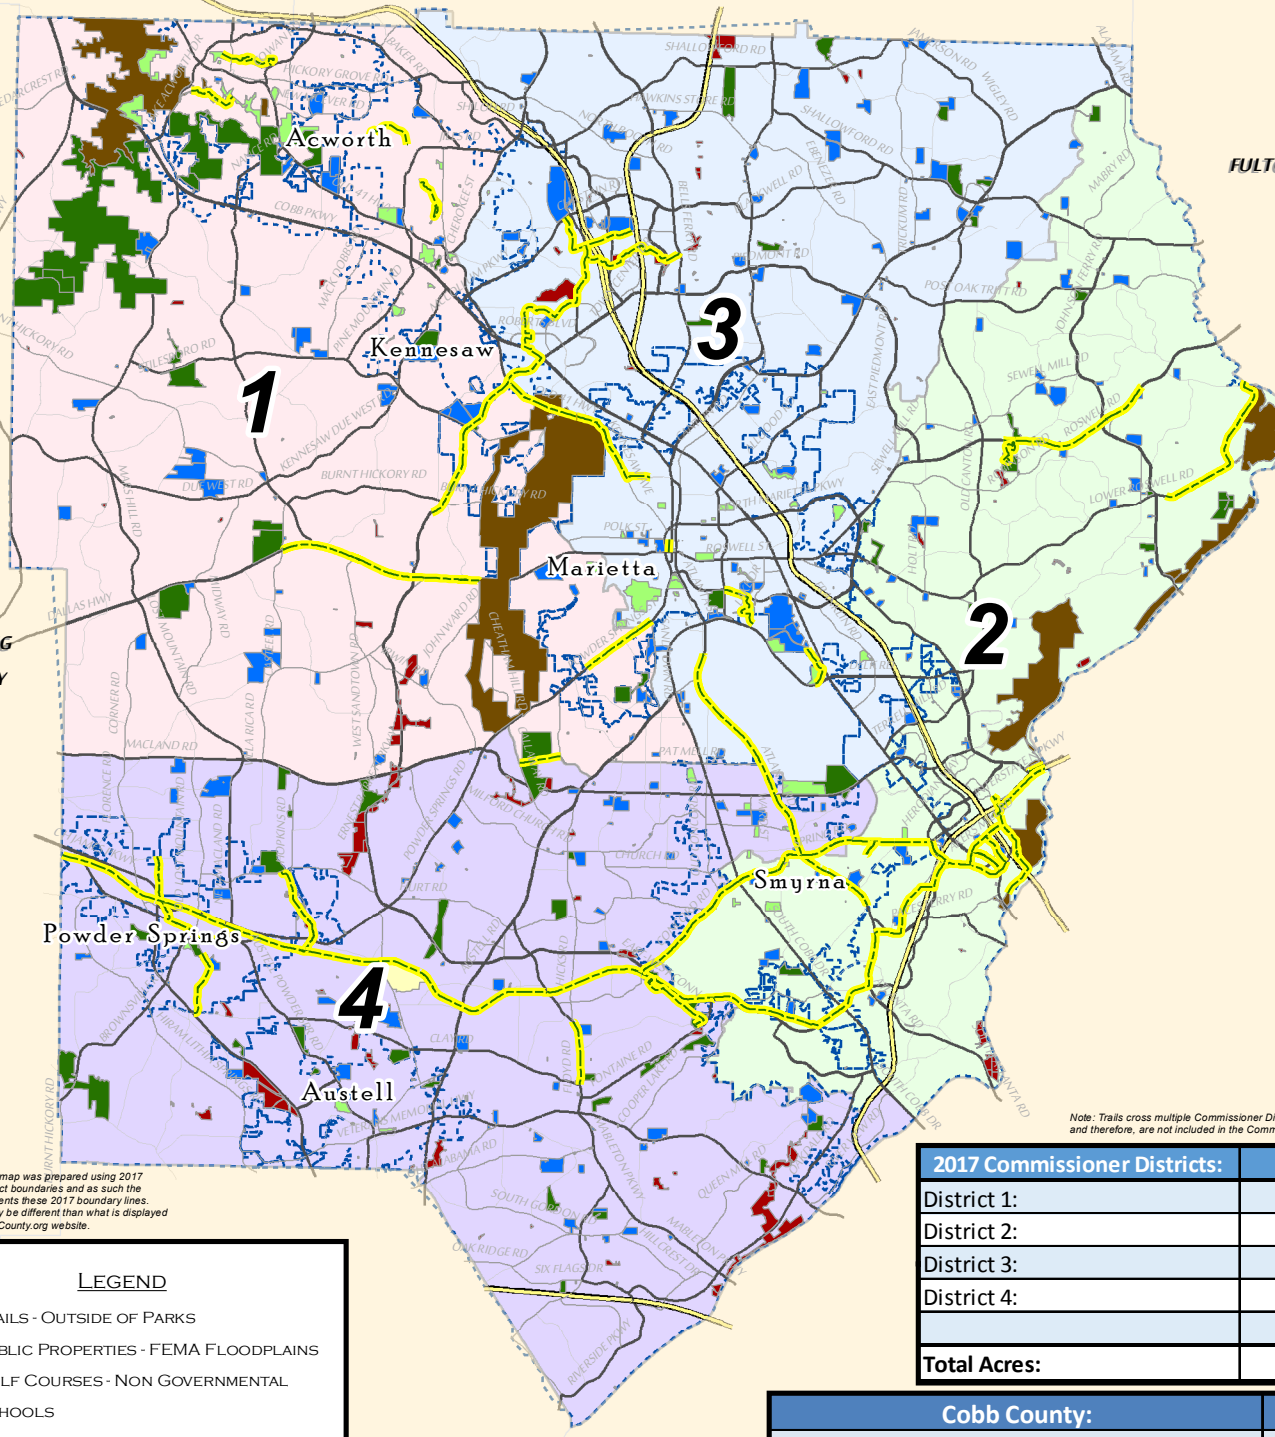

BARTOW COUNTY

CHEROKEE COUNTY

FULTON COUNTY

PAULDING COUNTY

LEGEND

- --- TRAILS - OUTSIDE OF PARKS
- PUBLIC PROPERTIES - FEMA FLOODPLAINS
- GOLF COURSES - NON GOVERNMENTAL
- SCHOOLS
- CITIES
- **PARKS**
- COUNTY
- FEDERAL
- CITY
- **2017 COMMISSIONER DISTRICTS**
- 1
- 2
- 3
- 4

2017 Commissioner Districts:	Acres
District 1:	8,736
District 2:	2,542
District 3:	1,594
District 4:	2,679
Total Acres:	15,551

Cobb County:	Acres:
Public Properties - FEMA Floodplains	1,401
Schools (Average Greenspace Calculated)	1,720
Public Golf Courses (Non Governmental)	152
Cobb Parks	5,169
Federal Parks	5,919
City Parks	1,190
Trails - Outside of Park Boundaries	901
Total Acres:	16,452

PARKS AND GREENSPACE INVENTORY